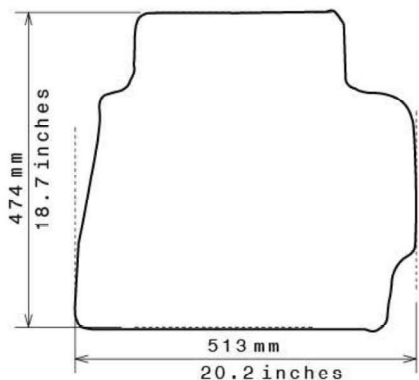

### Fitment Specifications

<b>Make/Brand</b>	Ford
<b>Model/Type</b>	Mondeo
<b>Gen/MK Code</b>	MK 4
<b>Model Year</b>	2007-2013
<b>Body Type</b>	Saloon
<b>Non-Slip Type</b>	GECKO
<b>SKU</b>	C 5266

Please check shape/size matches floorpan

**LEFT Hand Drive**

SCALE: 1/10

**Set of 4**

**Remarks**