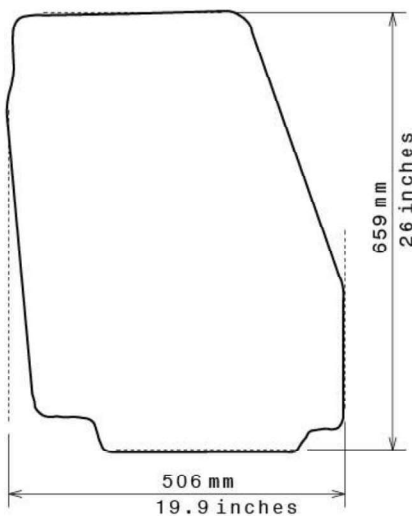

### Fitment Specifications

<b>Make/Brand</b>	Ford
<b>Model/Type</b>	Mondeo
<b>Gen/MK Code</b>	MK 4
<b>Model Year</b>	2007-2013
<b>Body Type</b>	Saloon
<b>Non-Slip Type</b>	GECKO
<b>SKU</b>	C 5266

Please check shape/size matches floorpan

**LEFT Hand Drive**

SCALE: 1/10

**Set of 4**

**Remarks**