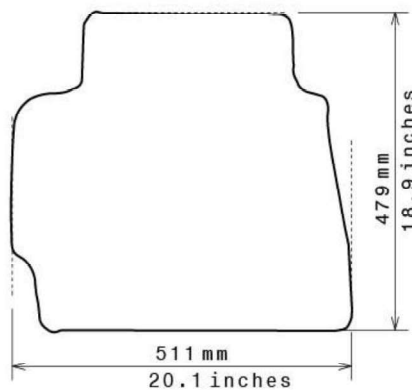

### Fitment Specifications

<b>Make/Brand</b>	Ford
<b>Model/Type</b>	Mondeo
<b>Gen/MK Code</b>	MK 4
<b>Model Year</b>	2007-2013
<b>Body Type</b>	Saloon
<b>Non-Slip Type</b>	GECKO
<b>SKU</b>	C 5266

Please check shape/size matches floorpan

**LEFT Hand Drive**

SCALE: 1/10

**Set of 4**

**Remarks**