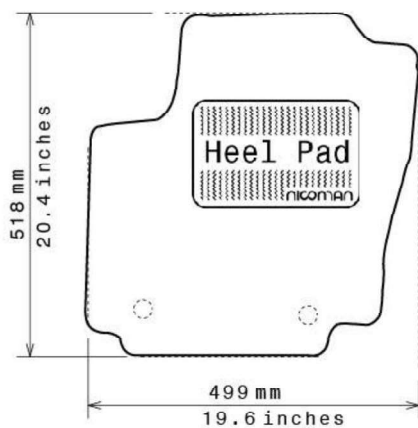

### Fitment Specifications

<b>Make/Brand</b>	Ford
<b>Model/Type</b>	Mondeo
<b>Gen/MK Code</b>	MK 4
<b>Model Year</b>	2007-2013
<b>Body Type</b>	Saloon
<b>Non-Slip Type</b>	GECKO
<b>SKU</b>	C 5266

Please check shape/size matches floorpan

**LEFT Hand Drive**

SCALE: 1/10

**Set of 4**

**Remarks**